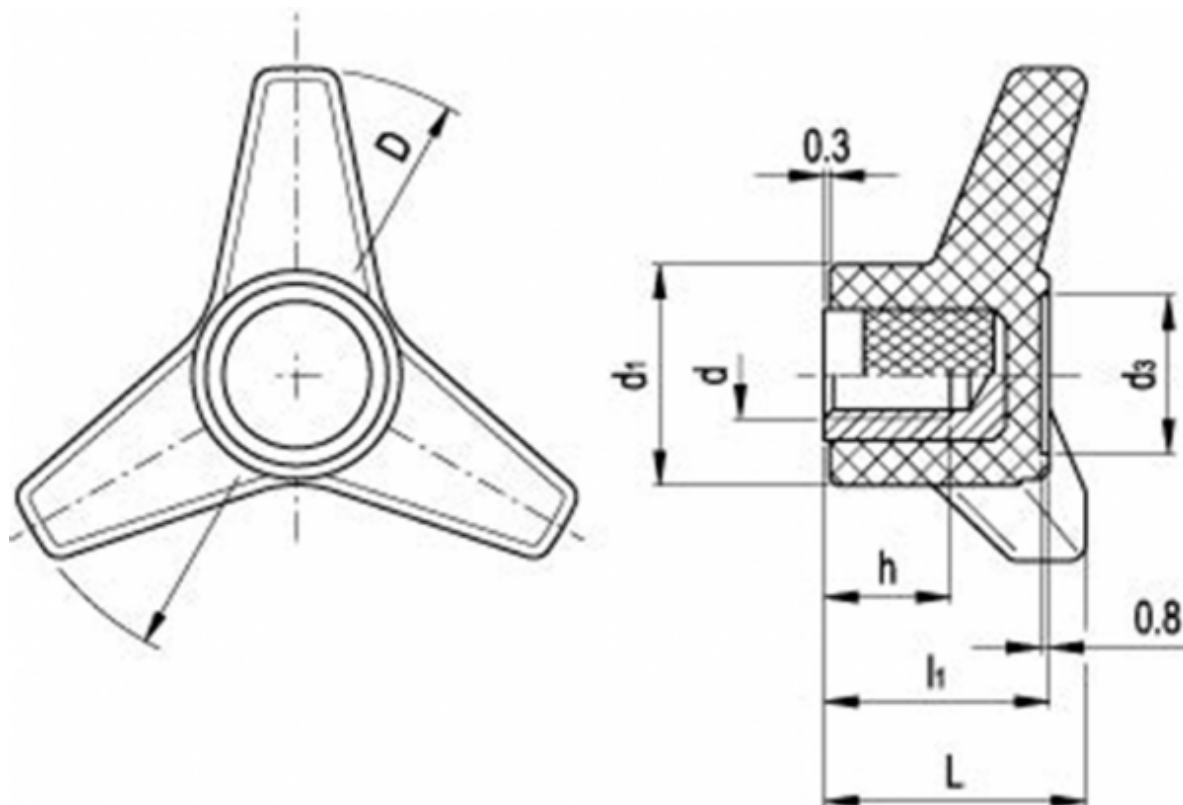

Article number: 2065708

Description: E+G Three-arm knobs VB.639/100-SST-M12

Measures

D	= 100
d1	= 36
d3	= 25
dh	= M12
h	= 20
l1	= 36
L	= 42
Weight in (g)	= 97